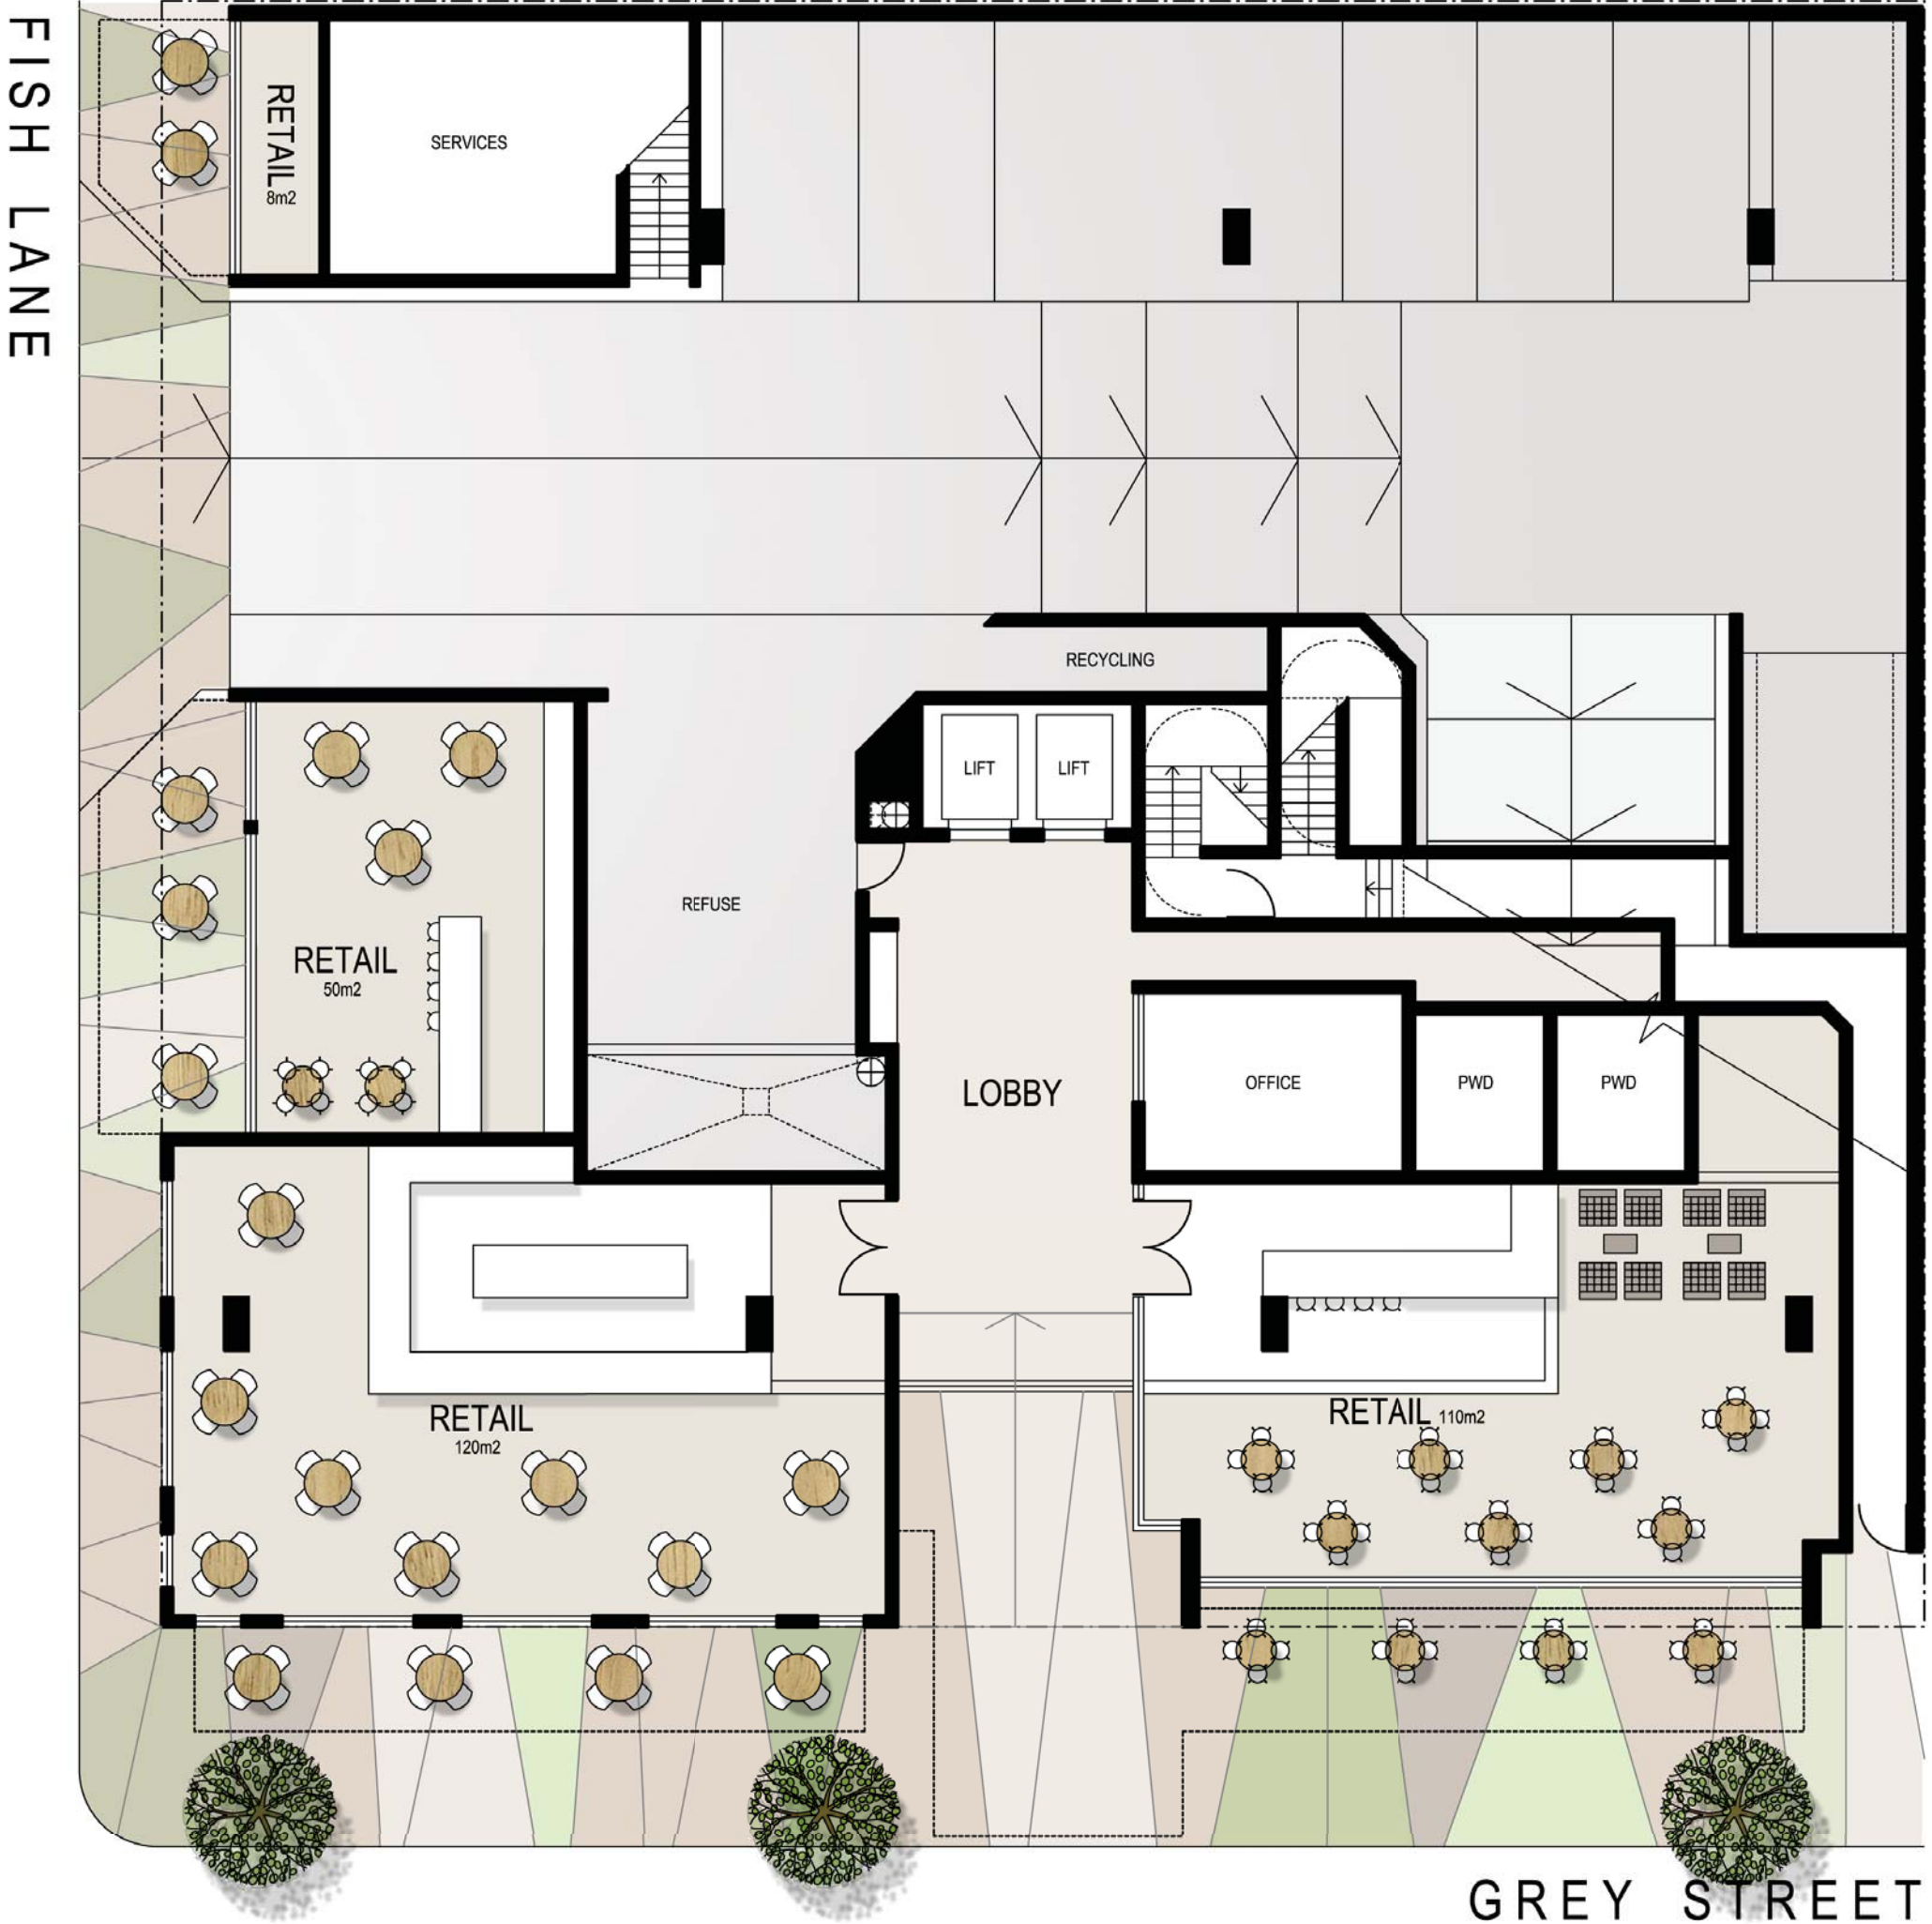

GREY STREET + FISH LANE TOWER

THE INFORMATION CONTAINED ON THIS PLAN/SCHEDULE IS BELIEVED TO BE CORRECT, BUT IS NOT GUARANTEED. DIMENSIONS AND AREAS ARE SUBJECT TO CHANGE WITHOUT NOTICE. PROSPECTIVE PURCHASERS MUST RELY ON THEIR OWN ENQUIRIES AND SHOULD REFER TO THE PLANS, TERMS AND CONDITIONS CONTAINED IN THE CONTRACT OF SALE. ROTHE LOMMAN AND ARIA PROPERTY GROUP DO NOT TAKE RESPONSIBILITY FOR THE USE OF THIS MATERIAL BY OTHERS.