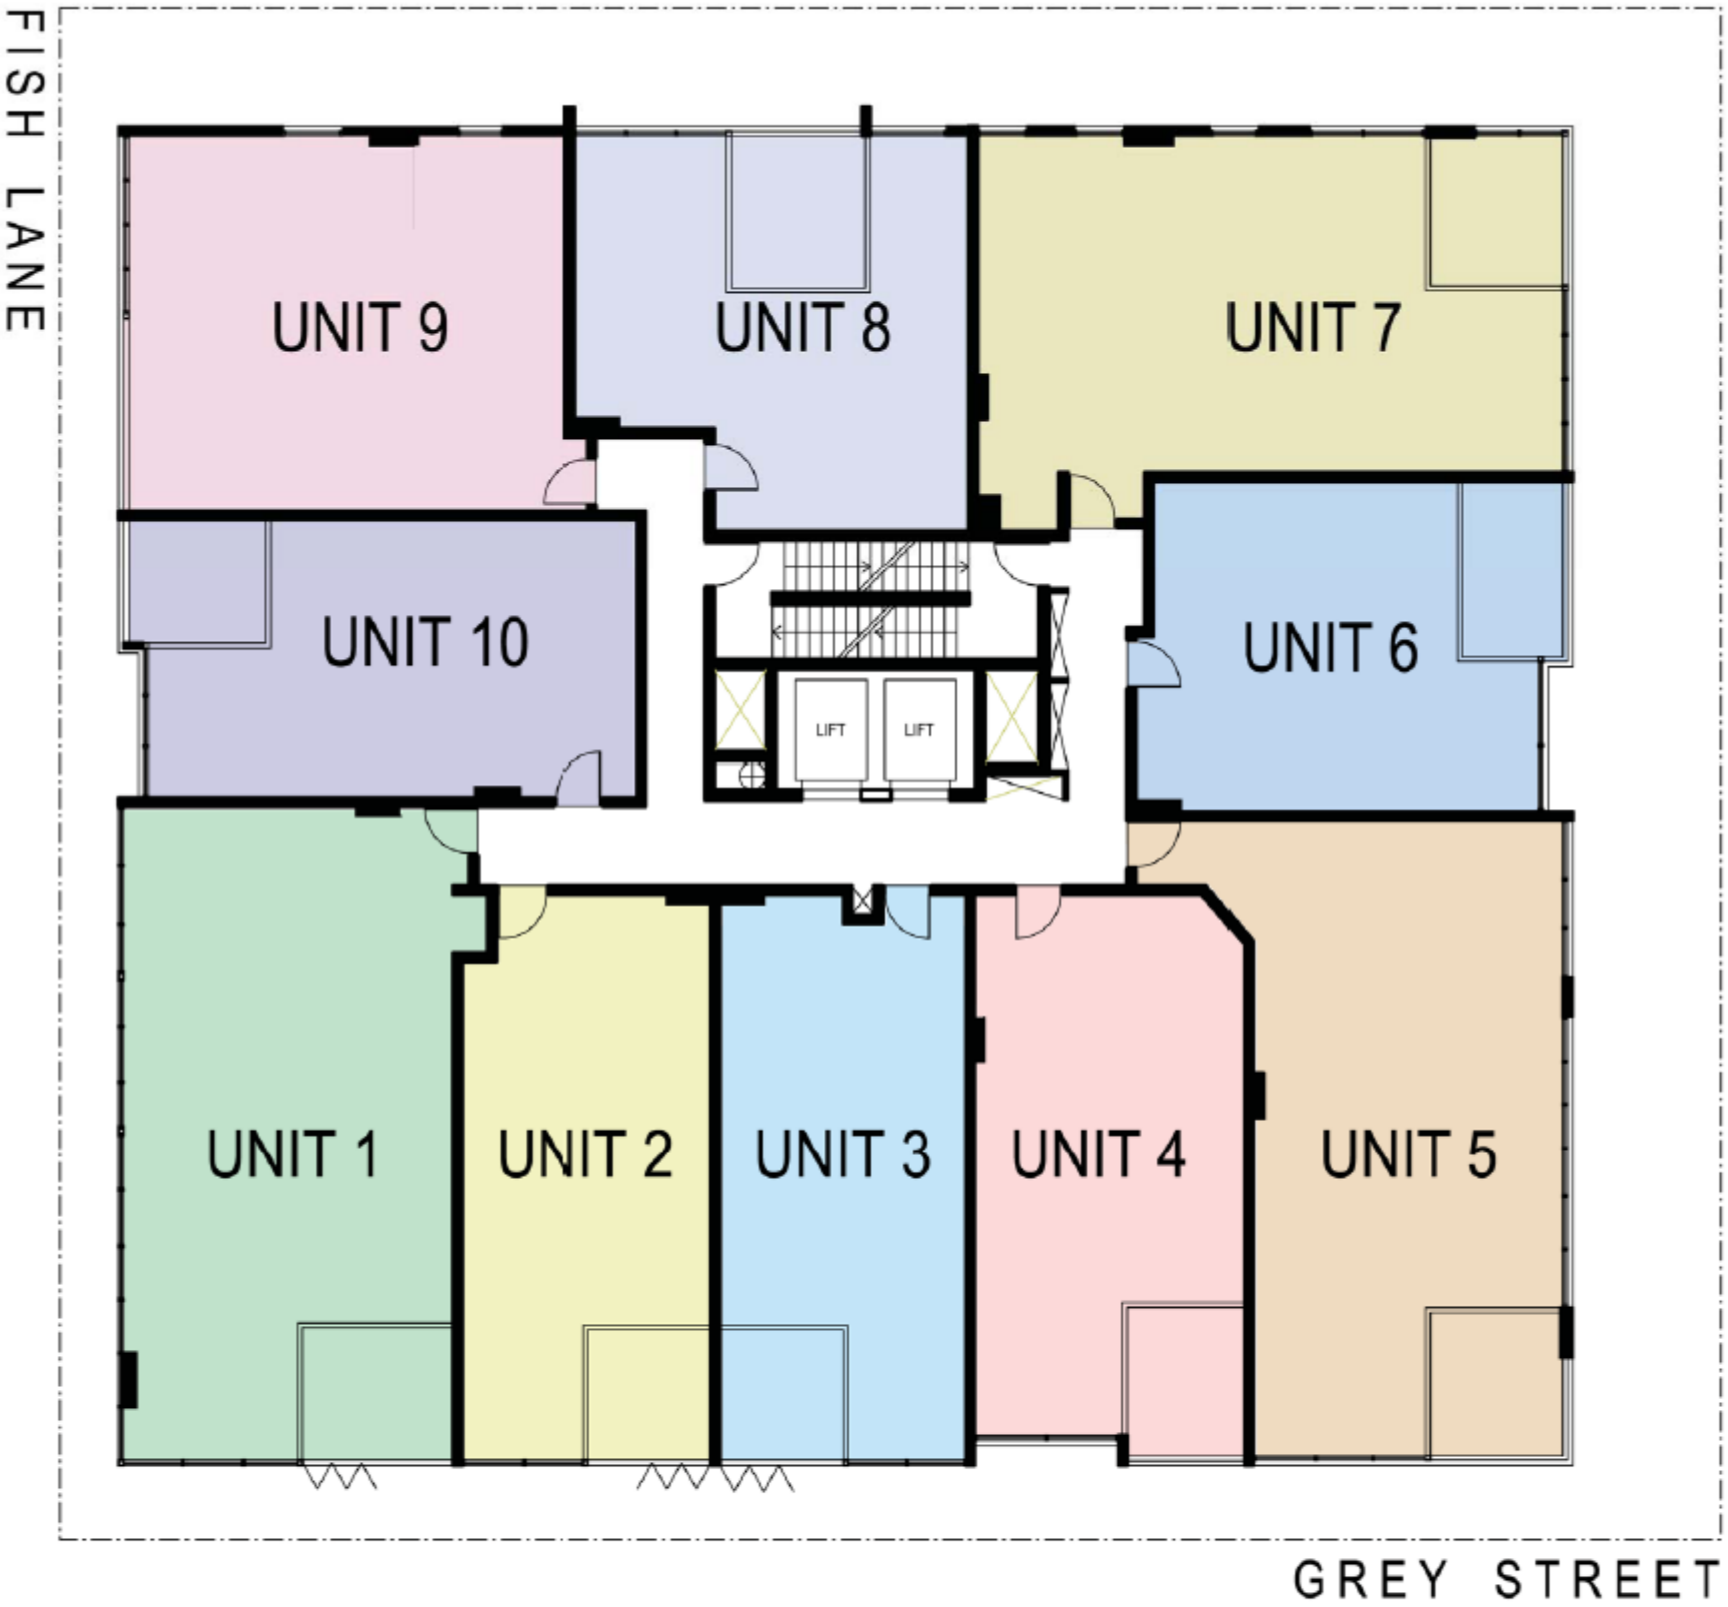

GREY STREET + FISH LANE TOWER

THE INFORMATION ON THIS PLANSCHEDULE IS BELIEVED TO BE CORRECT, BUT IS NOT GUARANTEED. DIMENSIONS AND SPACES ARE SUBJECT TO CHANGE WITHOUT NOTICE. PROSPECTIVE PURCHASERS MUST RELY ON THEIR OWN MEASUREMENTS AND SHOULD REFER TO THE PLANS, TERMS AND CONDITIONS CONTAINED IN THE CONTRACT OF SALE. ROTHEHAMMANWHITE PROPERTY GROUP DO NOT TAKE RESPONSIBILITY FOR THE USE OF THIS MATERIAL BY OTHERS.