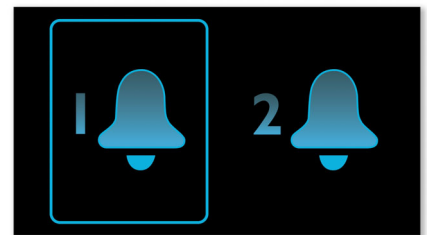

Dual alarm

The Philips audio system comes with two alarm times. Set one alarm time to wake you up and the other time to wake up your partner.

Battery back-up

Battery back-up ensures memory of time during power failure