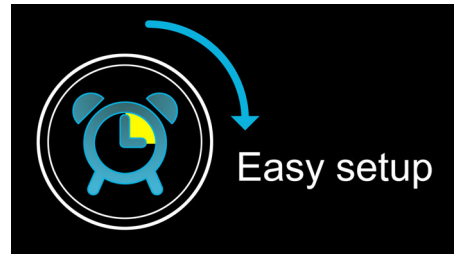

Easy alarm/time set

Easy alarm/time set